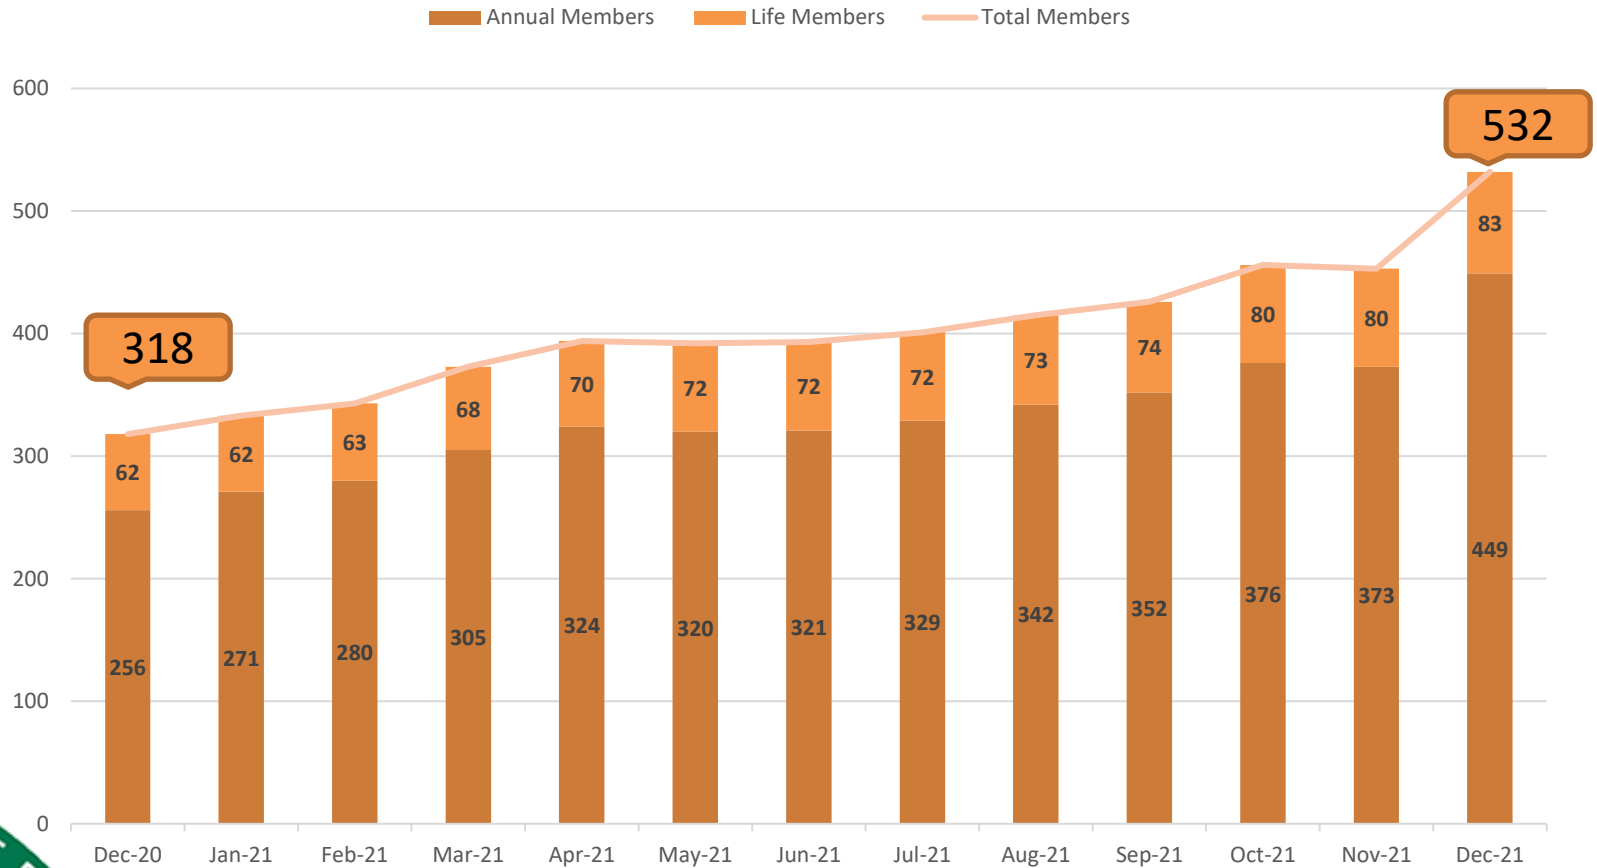

2022 Annual OTA Members' Meeting

Membership

Garrett Doak

2021 Membership Growth

THANK YOU for Amazing Growth

- 67% growth in membership
 - 34% growth in Life Members
 - 75% growth in Annual Members
- Team Effort

2021 New Life Members

- Williamson Family
- Brett Shoffner
- David Hardesty
- Don Fitzgerald
- Don Schulte
- George & Judy Lipscomb
- Glenn Meyer
- Hannah Smith
- Jeff Kelly
- John Funk
- Josh Letner
- Kathryn Crombie
- Liatrix Studer
- Linda Frew
- Lorje Salamonski
- Marcie Harris-Hayes
- Mardy & Lisa Eimers
- Sharon Nowlin
- Stephanie Pyland
- Steve Little
- Theresa Enderle